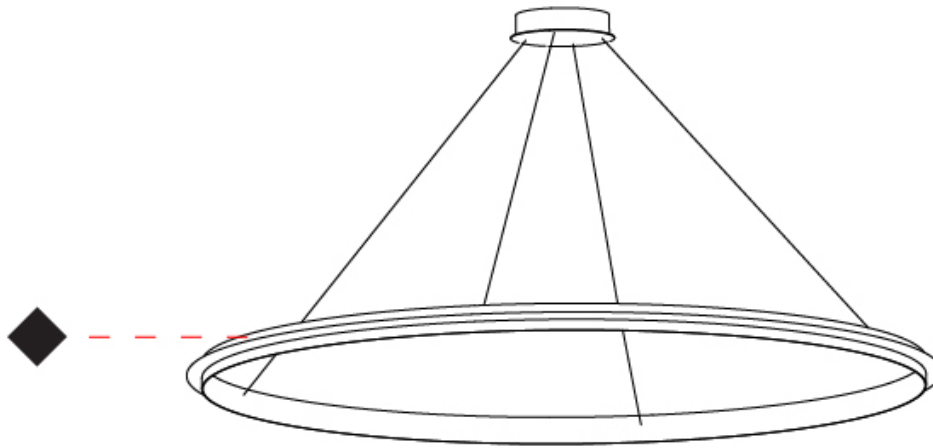

CITADEL 1 RING SUSPENSION

D101826-

PROJECT

TYPE

SPECIFIER

QUANTITY

DATE