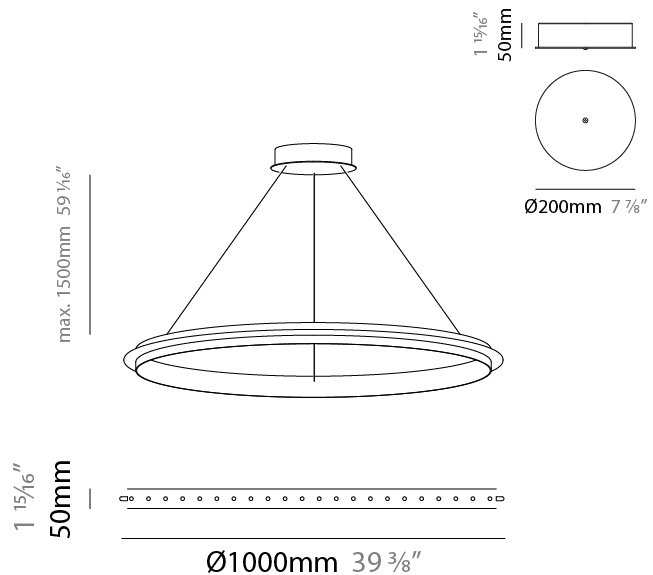

1. To build a product code in our configurator select the specify button on the base model # product page
2. To build a manual product code on this datasheet choose from the options listed below in blue font and add the suffix to the base model #

GENERAL

Series: Citadel
Subseries: Citadel 1 Ring
Brand: Quasar
Division: Design
Mounting Type: Suspension
Mounting Location: Ceiling
Subcategory: Ambient

PHYSICAL

Shape: Round
Diameter (mm): 1000
Diameter (in): 39 3/8
Height (mm): 50
Height (in): 1 15/16
Max. Overall Height (mm): 1550
Max. Overall Height (in): 61
Light Distribution: Omnidirectional
Weight (kg): 4
Weight (lbs): 8.82
[Fixture Finish: NIC / BRA / BBR](#)
Fixture Material: Metal
Cable Details: 1500mm Cable

ELECTRICAL

Number of Lamps: 60
Lamp Type: LED Retrofit
Input Wattage (W): 19.8
Bulb Included: Bulb Included
Max. Wattage Per Lamp (W): 0.33
Lamp Base: E10
[Dimming: Phase Dimming (120Vac Only)](#)
Driver Included: Yes
Driver Location: Integrated
Driver Type: Constant Voltage - Universal
Driver Class: Class 2
Input Voltage (V): 120 - 277
Output Voltage (V): 12
Lamp Voltage (V): 12
Upon Request: Integral: 0-10Vdc dimming

LED

[Color Temperature (°K): 2600 / 3000 / 3500](#)
Max. Delivered Lumen (lm): 1380 (2600K)
CRI: >90 CRI
Lamp Life (hrs): 50000

OPTICAL

RATINGS AND CERTIFICATIONS

Certified By: Certified for North American Standards
IP rating: IP20

PROJECT
TYPE
SPECIFIER
QUANTITY
DATE