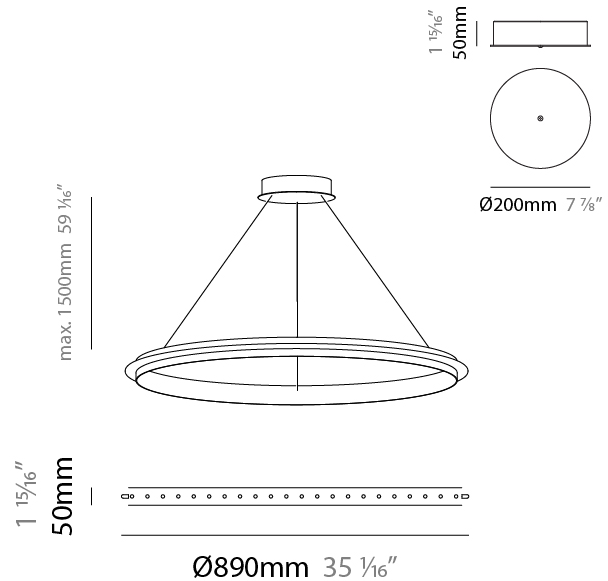

D101823-

base number   LED Dimming   Color Temperature   Finish Options

1. To build a product code in our configurator select the specify button on the base model # product page
2. To build a manual product code on this datasheet choose from the options listed below in blue font and add the suffix to the base model #

GENERAL

Series: Citadel
Subseries: Citadel 1 Ring
Brand: Quasar
Division: Design
Mounting Type: Suspension
Mounting Location: Ceiling
Subcategory: Ambient

PHYSICAL

Shape: Round
Diameter (mm): 890
Diameter (in): 35 1/16
Height (mm): 50
Height (in): 1 15/16
Max. Overall Height (mm): 1550
Max. Overall Height (in): 61
Light Distribution: Uplight
Weight (kg): 3
Weight (lbs): 6.61
Fixture Finish: [NIC](#) / [BRA](#) / [BBR](#)
Fixture Material: Metal
Cable Details: 1500mm Cable

ELECTRICAL

Number of Lamps: 52
Lamp Type: LED Retrofit
Input Wattage (W): 17.16
Bulb Included: Bulb Included
Max. Wattage Per Lamp (W): 0.33
Lamp Base: E10
Dimming: [Phase Dimming (120Vac Only)](#)
Driver Included: Yes
Driver Location: Integrated
Driver Type: Constant Voltage - Universal
Driver Class: Class 2
Input Voltage (V): 120 - 277
Output Voltage (V): 12
Lamp Voltage (V): 12
Upon Request: Integral: 0-10Vdc dimming

LED

Color Temperature (°K): 2600 / 3000 / 3500
Max. Delivered Lumen (lm): 1196 (2600K)
CRI: >90 CRI
Lamp Life (hrs): 50000

OPTICAL

RATINGS AND CERTIFICATIONS

Certified By: Certified for North American Standards
IP rating: IP20