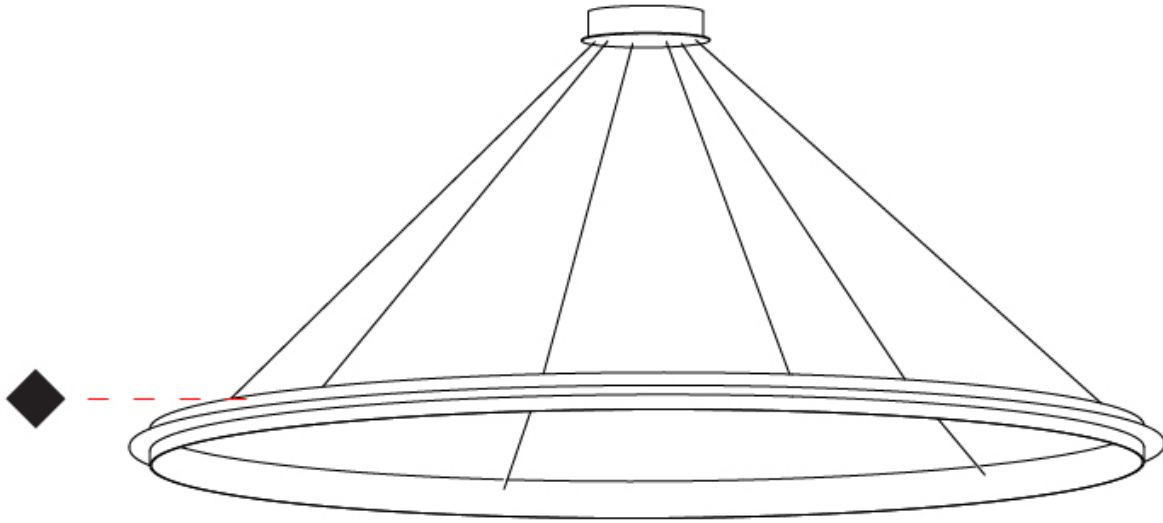

CITADEL 1 RING SUSPENSION

D101829-

PROJECT	_____
TYPE	_____
SPECIFIER	_____
QUANTITY	_____
DATE	_____