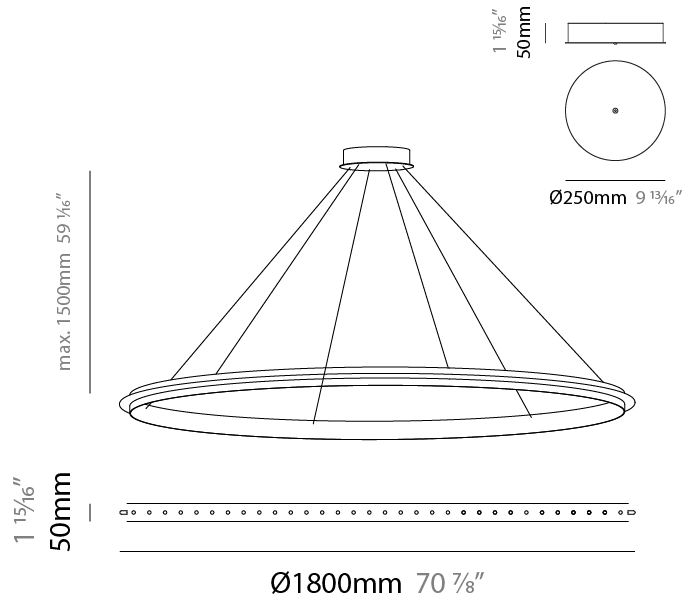

base number	LED Dimming	Color Temperature	Finish Options

1. To build a product code in our configurator select the specify button on the base model # product page
2. To build a manual product code on this datasheet choose from the options listed below in blue font and add the suffix to the base model #

GENERAL

Series: Citadel
Subseries: Citadel 1 Ring
Brand: Quasar
Division: Design
Mounting Type: Suspension
Mounting Location: Ceiling
Subcategory: Ambient

PHYSICAL

Shape: Round
Diameter (mm): 1800
Diameter (in): 70 7/8
Height (mm): 50
Height (in): 1 15/16
Max. Overall Height (mm): 1550
Max. Overall Height (in): 61
Light Distribution: Omnidirectional
Weight (kg): 7
Weight (lbs): 15.43
Fixture Finish: NIC / BRA / BBR
Fixture Material: Metal
Cable Details: 1500mm Cable

ELECTRICAL

Number of Lamps: 113
Lamp Type: LED Retrofit
Input Wattage (W): 37.29
Bulb Included: Bulb Included
Max. Wattage Per Lamp (W): 0.33
Lamp Base: E10
Dimming: Phase Dimming (120Vac Only)
Driver Included: Yes
Driver Location: Integrated
Driver Type: Constant Voltage - Universal
Driver Class: Class 2
Input Voltage (V): 120 - 277
Output Voltage (V): 12
Lamp Voltage (V): 12
Upon Request: Integral: 0-10Vdc dimming

LED

Color Temperature (°K): 2600 / 3000 / 3500
Max. Delivered Lumen (lm): 2599 (2600K)
CRI: >90 CRI
Lamp Life (hrs): 50000

OPTICAL

RATINGS AND CERTIFICATIONS

Certified By: Certified for North American Standards
IP rating: IP20