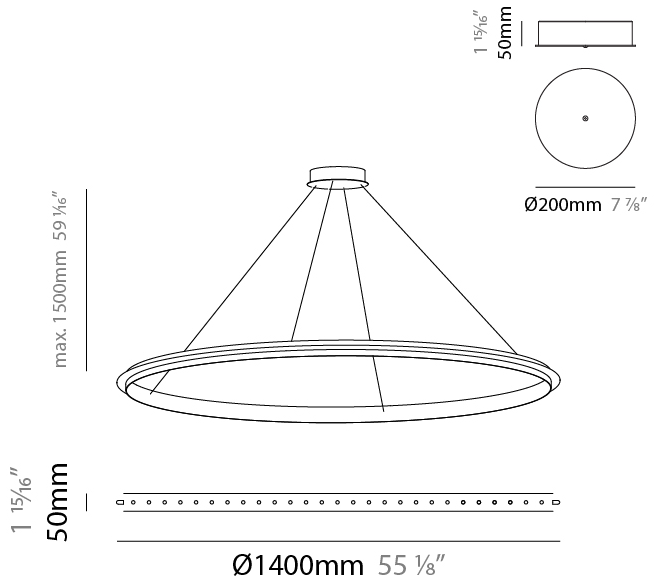

base number   LED Dimming   Color Temperature   Finish Options

1. To build a product code in our configurator select the specify button on the base model # product page
2. To build a manual product code on this datasheet choose from the options listed below in blue font and add the suffix to the base model #

GENERAL

Series: Citadel
Subseries: Citadel 1 Ring
Brand: Quasar
Division: Design
Mounting Type: Suspension
Mounting Location: Ceiling
Subcategory: Ambient

PHYSICAL

Shape: Round
Diameter (mm): 1400
Diameter (in): 55 1/8
Height (mm): 50
Height (in): 1 15/16
Max. Overall Height (mm): 1550
Max. Overall Height (in): 61
Light Distribution: Omnidirectional
Weight (kg): 6
Weight (lbs): 13.23
Fixture Finish: [NIC](#) / [BRA](#) / [BBR](#)
Fixture Material: Metal
Cable Details: 1500mm Cable

ELECTRICAL

Number of Lamps: 88
Lamp Type: LED Retrofit
Input Wattage (W): 29.04
Bulb Included: Bulb Included
Max. Wattage Per Lamp (W): 0.33
Lamp Base: E10
Dimming: [Phase Dimming (120Vac Only)](#)
Driver Included: Yes
Driver Location: Integrated
Driver Type: Constant Voltage - Universal
Driver Class: Class 2
Input Voltage (V): 120 - 277
Output Voltage (V): 12
Lamp Voltage (V): 12
Upon Request: Integral: 0-10Vdc dimming

LED

Color Temperature (°K): [2600](#) / [3000](#) / [3500](#)
Max. Delivered Lumen (lm): 2024 (2600K)
CRI: >90 CRI
Lamp Life (hrs): 50000

OPTICAL

RATINGS AND CERTIFICATIONS

Certified By: Certified for North American Standards
IP rating: IP20