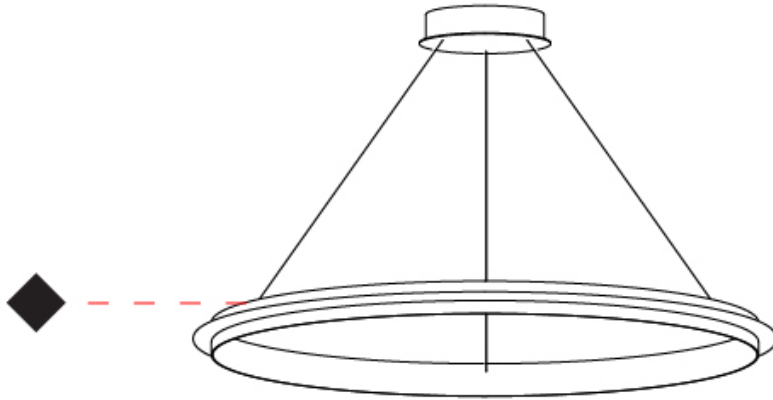

CITADEL 1 RING SUSPENSION

D101823-

PROJECT _____

TYPE _____

SPECIFIER _____

QUANTITY _____

DATE _____